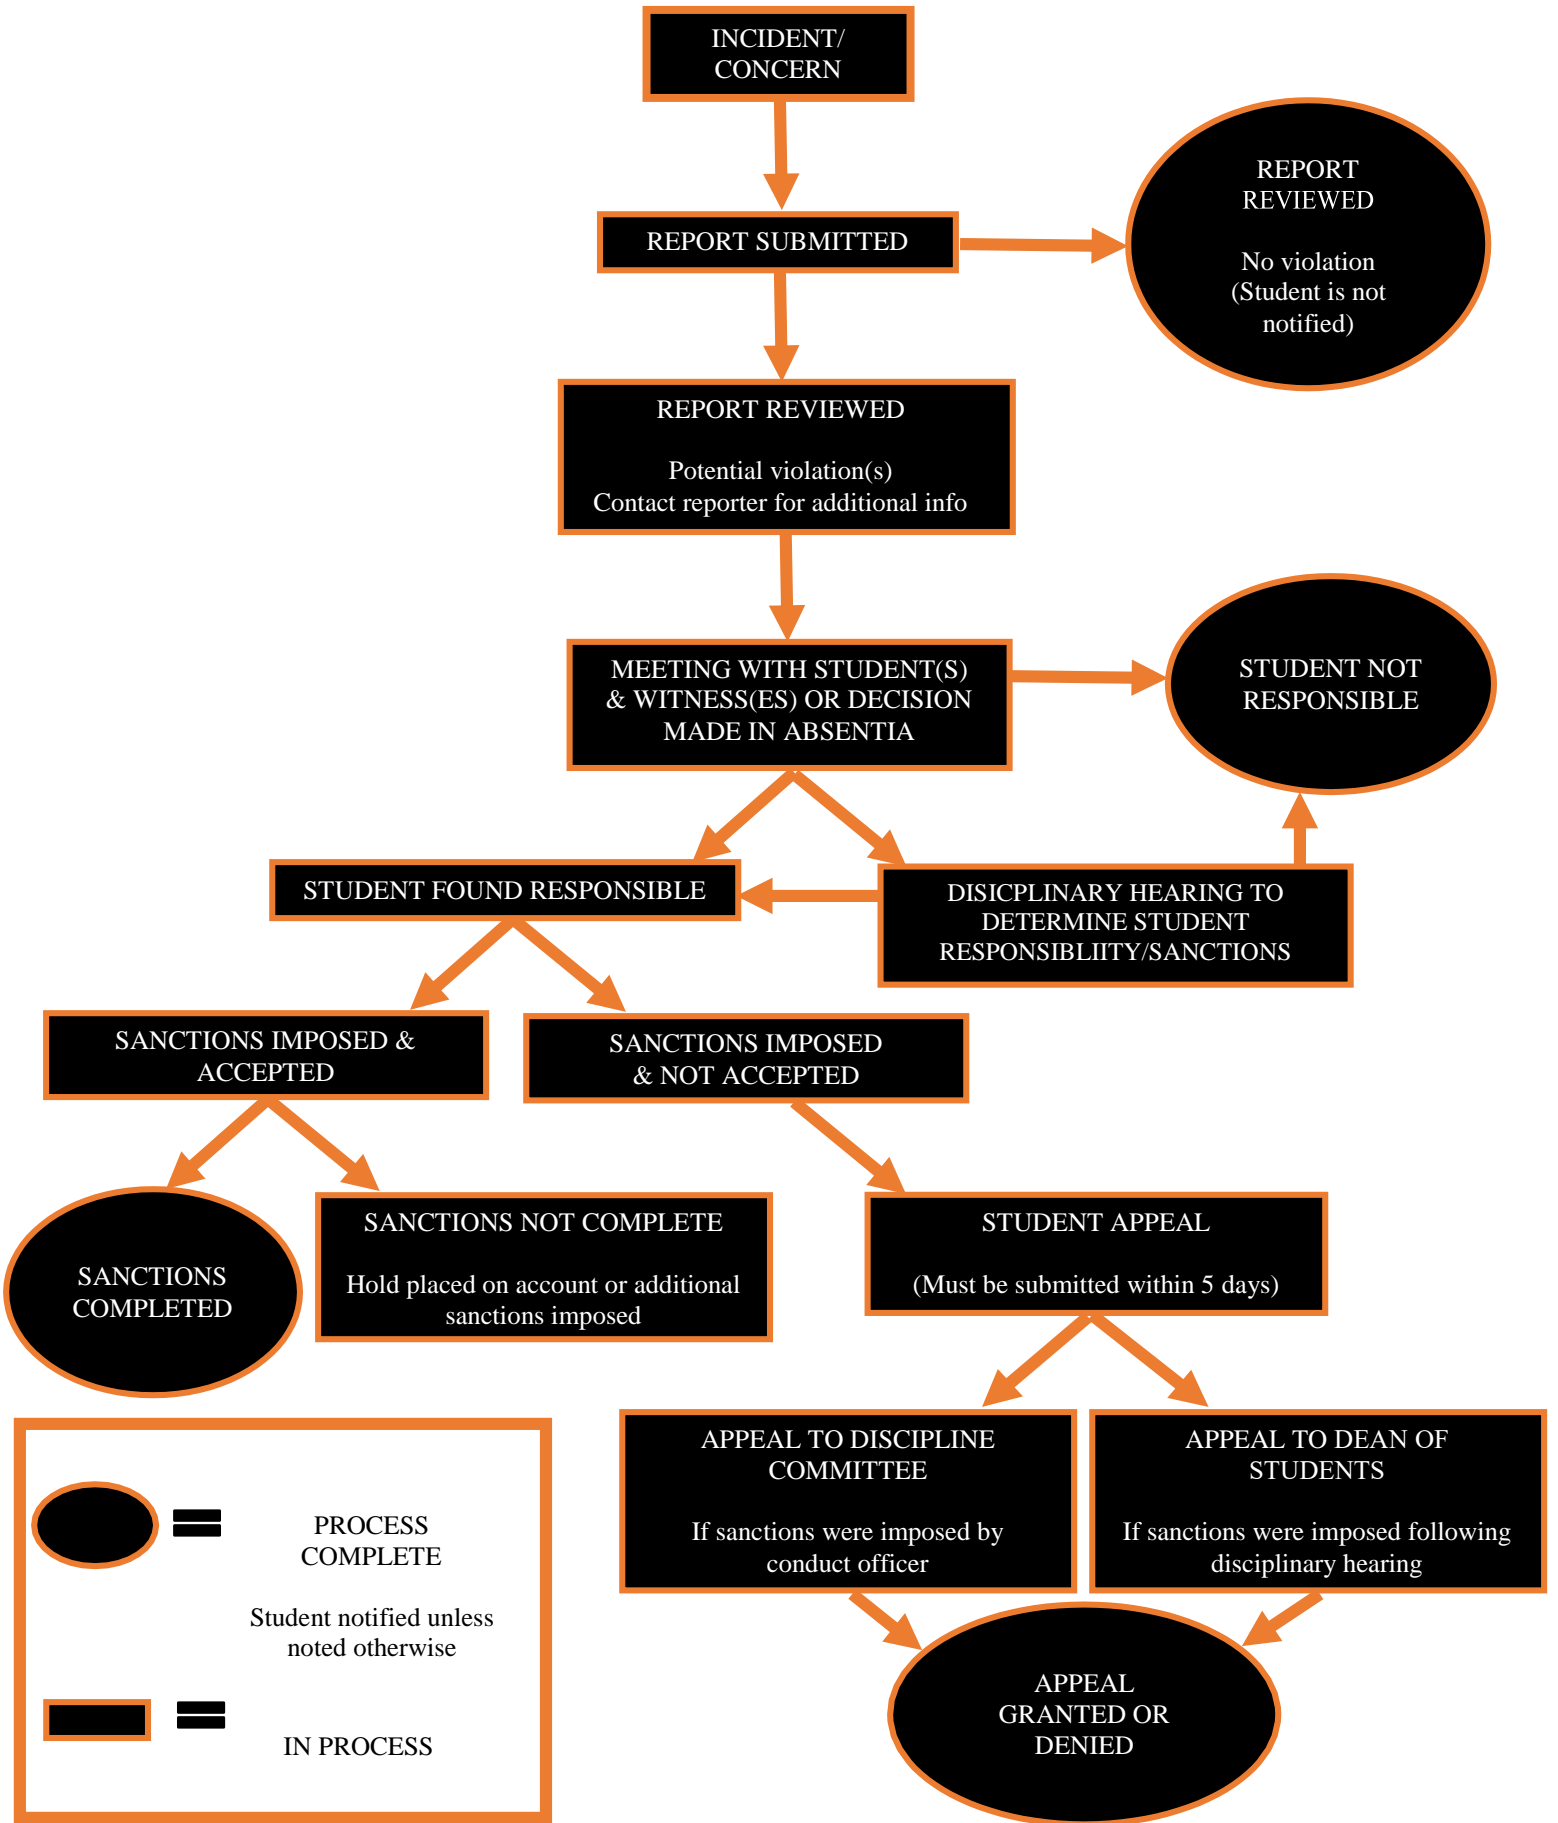

NORTHAMPTON COMMUNITY COLLEGE STUDENT CONDUCT PROCESS

 = PROCESS COMPLETE
 Student notified unless noted otherwise

 = IN PROCESS